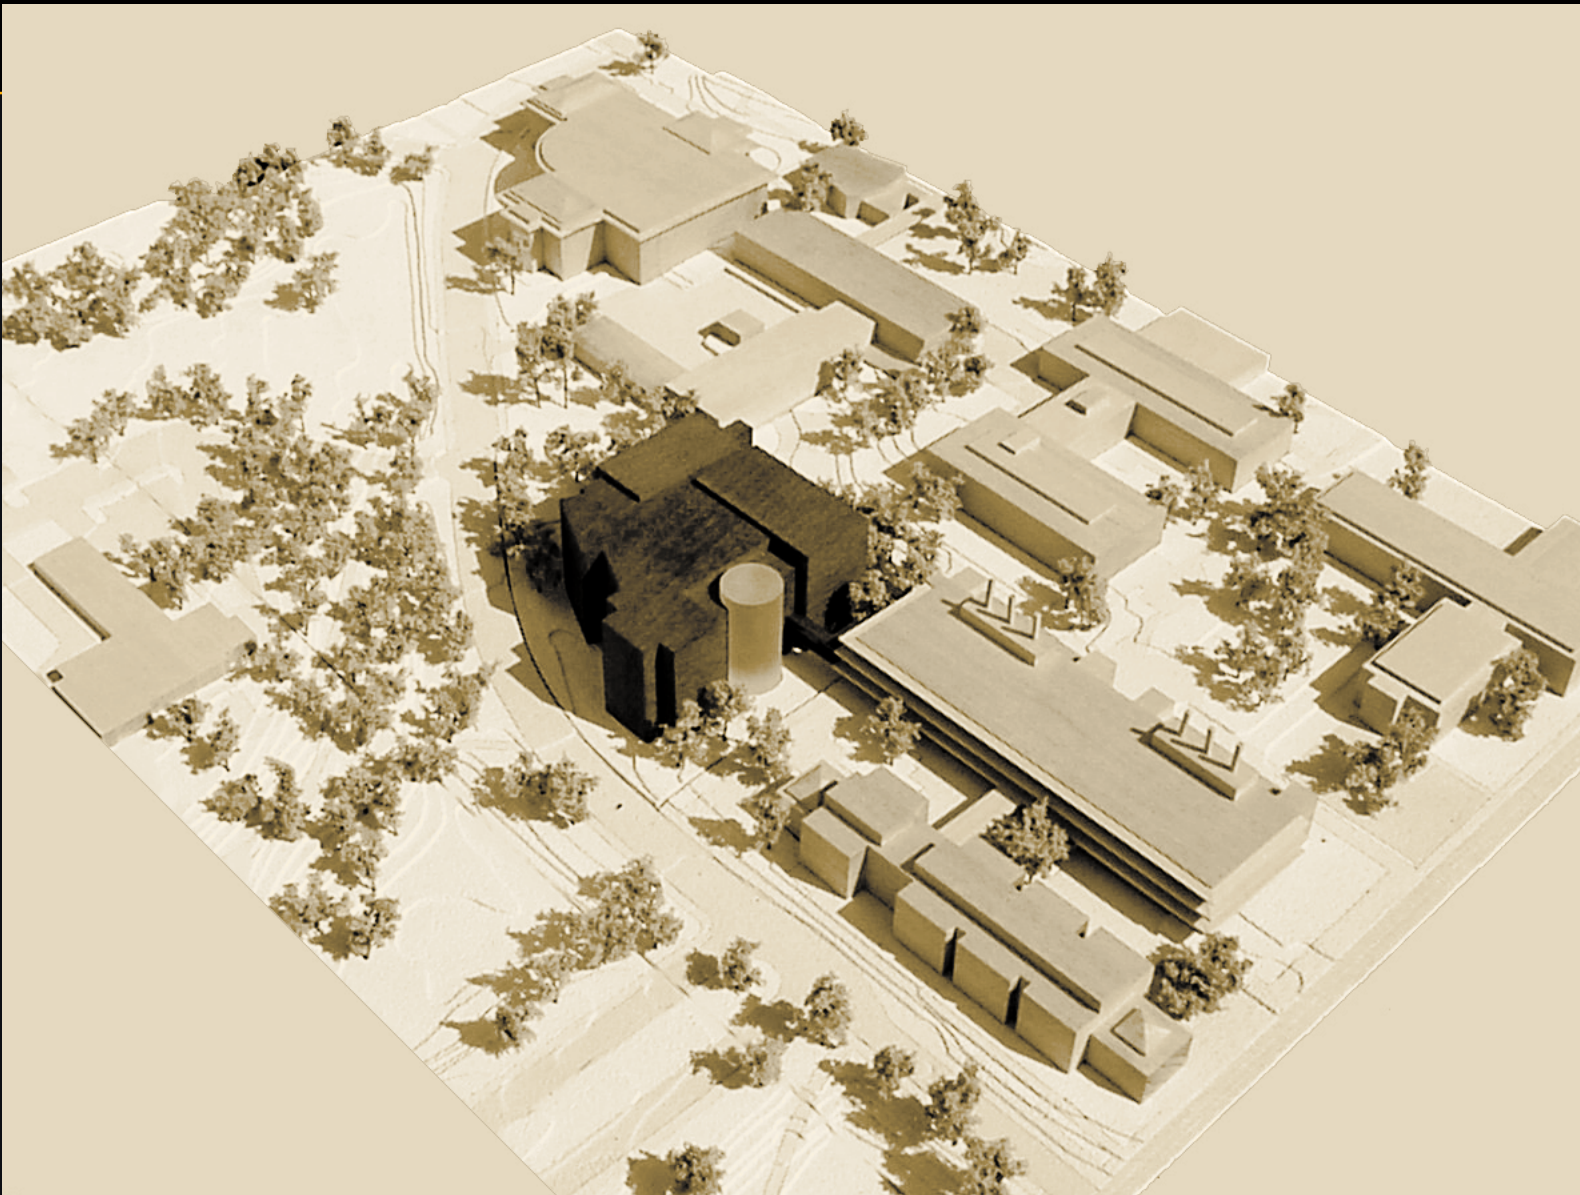

SRG Partnership, Inc.

PROJECT
950439

DETAILED PROJECT PROGRAM FOR

ENGINEERING BUILDING UNIT 2

UNIVERSITY OF CALIFORNIA Riverside

Bourns College of Engineering