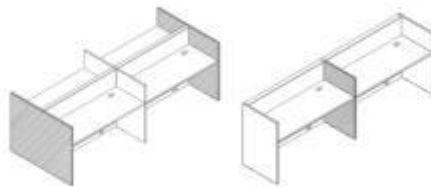

Screen Collection →

Separation & Boundary

EASY OPTIONS

Mounting Options

Front Modesty Desk Mount

Freestanding

Side2Side Desk Mount

Side2Side Clamp

Front Edge Mount

Front/Side User Moveable

Panel/Beam Top Mounted

A8 Desk Mounted

Panel Stackers/Frames

Panel System Doors

Gallery Panels

Storage Freestanding

Storage Desk Mount

ALLSTEEL
1 PIECE SCREENS

U SHAPE

L SHAPE

STRAIGHT

LATERAL

LATERAL

ALLSTEEL
2 PIECE SCREENS