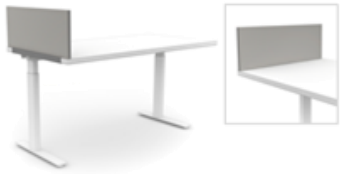

[Spec + Price Guides →](#)

[Screen Collection →](#)

[Surface Materials →](#)

Desk Screens

Table mounted

Further Screen (20.5\"/>

Further Elevated Screen (20.5\"/>

Further Screen (13\"/>

Side Desk Screens

Table mounted

Further Screen (13"H)

Fabric (Pressure fit, user moveable)
18"D – 60"D
List Price: \$483 - \$690
(Grade A Fabric)

Stride Lateral Divider Screen (13"H)

Writable glass, glass or tackable fabric options 8"H, 13"H
18"D – 36"D
List Price: \$554 - \$659