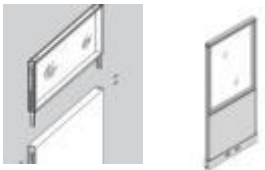

Front Edge Mount

Front/Side User Moveable

Panel/Beam Top Mounted

A8 Desk Mounted

Panel Stackers/Frames

Panel System Doors

Gallery Panels

Storage Freestanding

Storage Desk Mount

ALLSTEEL
1 PIECE SCREENS

U SHAPE

L SHAPE

STRAIGHT

LATERAL

LATERAL

ALLSTEEL
2 PIECE SCREENS