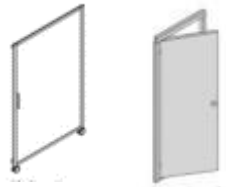

42.5”H panels w/ 22.5”H Stacking Frames
 Additional panels and panel system door
 **note that panel system door designed for 36" opening
 50”H, 65”H, 80”H
 42”W
 \$4,226 - \$6,046

LEARN MORE

Screens can help to reduce noise, support as a sneeze guard, help employees focus attention or social distance and more. A number of flexible options help enhance productivity and wellbeing in the workplace.

Screen Collection →

Separation & Boundary

EASY OPTIONS

Mounting Options

Front Modesty Desk Mount

Freestanding

Side2Side Desk Mount

Side2Side Clamp

Front Edge Mount

Front/Side User Moveable

Panel/Beam Top Mounted

A8 Desk Mounted

Panel Stackers/Frames

Panel System Doors

Gallery Panels

Storage Freestanding

Storage Desk Mount

ALLSTEEL
1 PIECE SCREENS

U SHAPE

L SHAPE

STRAIGHT

LATERAL

LATERAL

ALLSTEEL
2 PIECE SCREENS