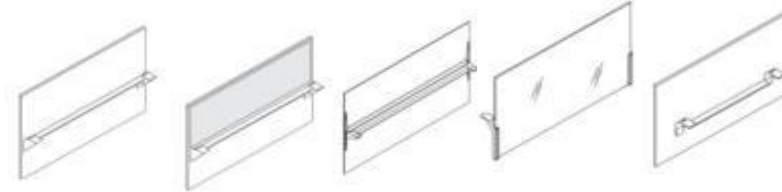

42.5”H panels w/ 22.5”H Stacking Frames
 Additional panels and panel system door
 **note that panel system door designed for 36" opening
 50”H, 65”H, 80”H
 42”W
 \$4,226 - \$6,046

LEARN MORE

Screens can help to reduce noise, support as a sneeze guard, help employees focus attention or social distance and more. A number of flexible options help enhance productivity and wellbeing in the workplace.

Screen Collection →

Separation & Boundary

EASY OPTIONS

Mounting Options

Front Modesty Desk Mount

Freestanding

Side2Side Desk Mount

Side2Side Clamp

Front Edge Mount

Front/Side User Moveable

Panel/Beam Top Mounted

A8 Desk Mounted

Panel Stackers/Frames

Panel System Doors

Gallery Panels

Storage Freestanding