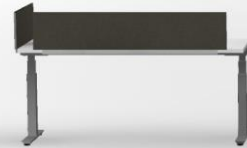

USER MOVABLE FABRIC 13H