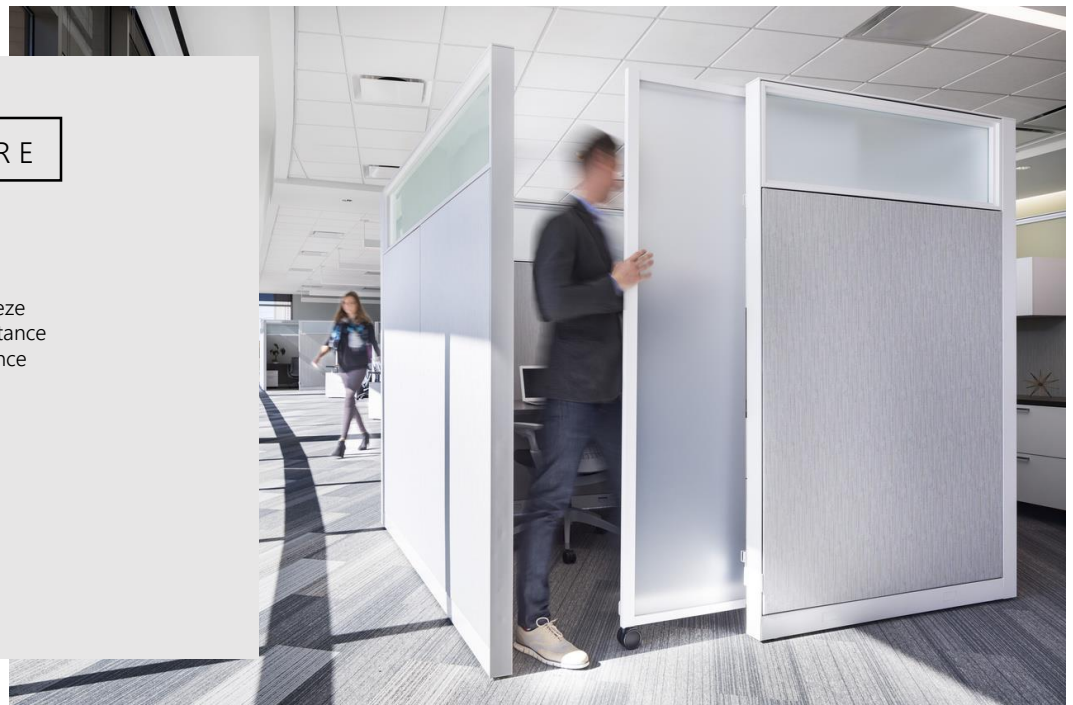

LEARN MORE

Screens can help to reduce noise, support as a sneeze guard, help employees focus attention or social distance and more. A number of flexible options help enhance productivity and wellbeing in the workplace.

Screen Collection →